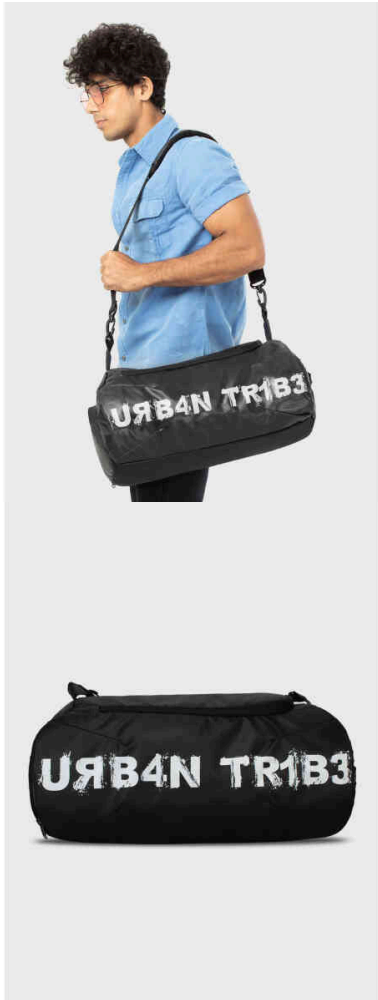

GYM BAG

URBAN TRIBE PLANK

SKU: SVE6735

Feature

- A lightweight and durable bag with a trolley strap to hold your bag securely while you ride
- The Zipper-Lid pocket is big enough to accommodate your keys, phone, wallet, etc.
- This multi-purpose gym bag includes the padded sleeve for carrying all of your essentials.