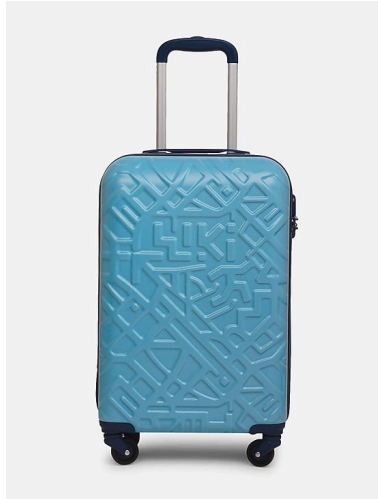

SAFARI RAY POLYCARBONATE 65 CMS HARDSIDED CHECK-IN LUGGAGE

SKU: SVE1456

Feature

- Light weight, durable polycarbonate shell
- Textured finish for easy grip, providing a tactile sensation
- Fixed lock keeps your belongings secure
- Removable/adjustable strap with pouch included
- Durable PVC lining

WILDCRAFT CAPELLA CABIN HYBRID TROLLEY

SKU: SVE4233

Feature

- Carry-on compatible
- TSA lock ensures baggage doesn't get damaged
- Internal compartments for shoes and garments
- Space expanders for garment storage
- 20% lighter than previous designs

[Read More](#)

Starting from: ₹5,999.00 to ₹7,599.00

WILDCRAFT WIKI CABIN HARD TROLLEY - BLUE

SKU: SVE3396

Feature

- Lightweight, durable case and wheels for easy movement
- Smooth zips that glide easily
- Zipped pockets for quick access to travel essentials
- Brand: Wiki, a popular line of luggage, backpacks and travel gear