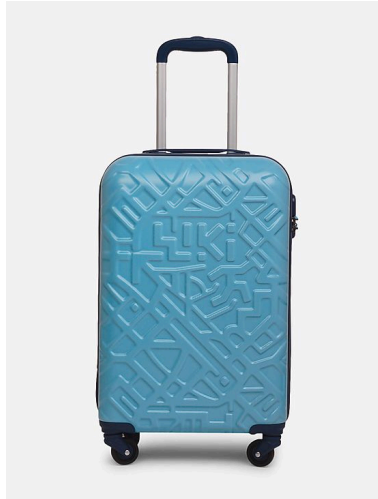

WILDCRAFT WIKI CABIN HARD TROLLEY - BLUE

SKU: SVE3396

Feature

- Lightweight, durable case and wheels for easy movement
- Smooth zips that glide easily
- Zipped pockets for quick access to travel essentials
- Brand: Wiki, a popular line of luggage, backpacks and travel gear

[Read More](#)

MRP: 6998 **Offer Price :** 3499