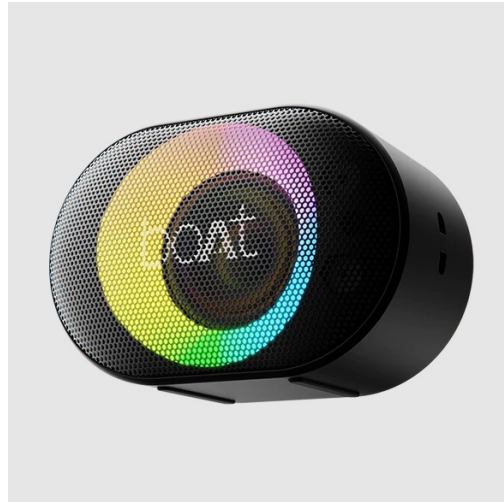

Loud 360 degree sound | Millions of songs | Voice control Smart home

ECHO DOT (3RD GEN) – NEW AND IMPROVED SMART SPEAKER WITH ALEXA (BLACK)

SKU: SVE2712

FeatureThis combo contains Echo Dot and Amazon Smart Plug. Amazon Smart Plug helps add voice control to your appliances or sockets that can be controlled hands-free using Echo DotFrustration Free Setup - Set up your plug within minutes - plug in, open the Alexa app, and start using your voiceWith the Amazon Smart Plug, make your home smart - Use voice to control mobile charger, lamps, kettle...

[Read More](#)

Starting from: ₹3,999.00

BOAT STONE 500 BLUETOOTH SPEAKER

SKU: SVE7287

Feature

- 10W RMS stereo sound and rumbling bass
- 30 hours battery life
- TWS (Two Stone 500) connectivity with Bluetooth v5.0
- 8 vibrant RGB colors for dynamic lighting experience
- Versatile, universal connectivity: compatible with most devices such as smartphones, laptops, desktop speakers etc.

[Read More](#)

Starting from: ₹999.00

BOAT STONE 170 BLUETOOTH SPEAKER

SKU: SVE8135

Feature

- Bluetooth 4.0, NFC and A2DP wireless pairing
- FM radio with 23 frequencies and 12 stations
- You can create your own radio station with the boAt Stone 170's inbuilt speaker
- IPX 6 water resistant design (splashproof)
- A sound-beats-compass with a built-in microphone for hands-free calling

[Read More](#)

Starting from: ₹1,199.00

BOAT STONE 250 BLUETOOTH SPEAKER

SKU: SVE1938

Feature

- Ultra-Portable Size: A perfect speaker for on the go.
- RGB LED: Colorful RGB lights illuminate & enhance the ambience, wherever you take it.
- Up to 8 hours of playback powered by a built-in battery.
- Compatible with All Bluetooth Devices, wireless streaming & music from smartphones and other devices.