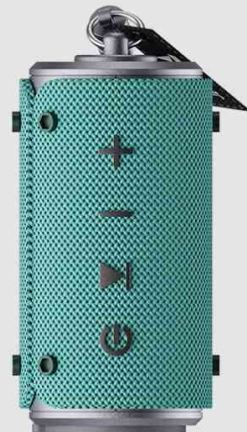

Loud 360 degree sound | Millions of songs | Voice control Smart home

ECHO DOT (3RD GEN) – NEW AND IMPROVED SMART SPEAKER WITH ALEXA (BLACK)

SKU: SVE2712

FeatureThis combo contains Echo Dot and Amazon Smart Plug. Amazon Smart Plug helps add voice control to your appliances or sockets that can be controlled hands-free using Echo DotFrustration Free Setup - Set up your plug within minutes - plug in, open the Alexa app, and start using your voiceWith the Amazon Smart Plug, make your home smart - Use voice to control mobile charger, lamps, kettle...

[Read More](#)

Starting from: ₹3,999.00

BOAT STONE 500 BLUETOOTH SPEAKER

SKU: SVE7287

Feature

- 10W RMS stereo sound and rumbling bass
- 30 hours battery life
- TWS (Two Stone 500) connectivity with Bluetooth v5.0
- 8 vibrant RGB colors for dynamic lighting experience
- Versatile, universal connectivity: compatible with most devices such as smartphones, laptops, desktop speakers etc.

[Read More](#)

Starting from: ₹1,999.00

BOAT STONE GRENADE BLUETOOTH SPEAKER

SKU: SVE5222

Feature

- Built-in Bluetooth: Make hands free calls, listen to your favorite music from your phone, tablet or laptop.
- IPX6 Water Resistant: Take it to the beach! No need for sunscreen.
- Intelligent Bass Boost: Turn up the bass and cut through any low frequency noise.
- Seamless Streaming: Listen to your favorite music just by connecting to any of your media devices with a bluetooth range up to 100 feet.

[Read More](#)

Starting from: ₹999.00

BOAT STONE 170 BLUETOOTH SPEAKER

SKU: SVE8135

Feature

- Bluetooth 4.0, NFC and A2DP wireless pairing
- FM radio with 23 frequencies and 12 stations
- You can create your own radio station with the boAt Stone 170's inbuilt speaker
- IPX 6 water resistant design (splashproof)
- A sound-beats-compass with a built-in microphone for hands-free calling