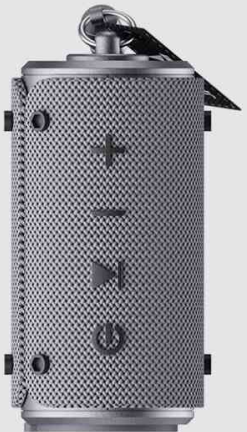

Loud 360 degree sound | Millions of songs | Voice control Smart home

ECHO DOT (3RD GEN) – NEW AND IMPROVED SMART SPEAKER WITH ALEXA (BLACK)

SKU: SVE2712

FeatureThis combo contains Echo Dot and Amazon Smart Plug. Amazon Smart Plug helps add voice control to your appliances or sockets that can be controlled hands-free using Echo DotFrustration Free Setup - Set up your plug within minutes - plug in, open the Alexa app, and start using your voiceWith the Amazon Smart Plug, make your home smart - Use voice to control mobile charger, lamps, kettle...

[Read More](#)

Starting from: ₹3,999.00

BOAT STONE 500 BLUETOOTH SPEAKER

SKU: SVE7287

Feature

- 10W RMS stereo sound and rumbling bass
- 30 hours battery life
- TWS (Two Stone 500) connectivity with Bluetooth v5.0
- 8 vibrant RGB colors for dynamic lighting experience
- Versatile, universal connectivity: compatible with most devices such as smartphones, laptops, desktop speakers etc.

[Read More](#)

Starting from: ₹1,999.00

BOAT STONE GRENADE BLUETOOTH SPEAKER

SKU: SVE5222

Feature

- Built-in Bluetooth: Make hands free calls, listen to your favorite music from your phone, tablet or laptop.
- IPX6 Water Resistant: Take it to the beach! No need for sunscreen.
- Intelligent Bass Boost: Turn up the bass and cut through any low frequency noise.
- Seamless Streaming: Listen to your favorite music just by connecting to any of your media devices with a bluetooth range up to 100 feet.

[Read More](#)

Starting from: ₹999.00

BOAT STONE 170 BLUETOOTH SPEAKER

SKU: SVE8135

Feature

- Bluetooth 4.0, NFC and A2DP wireless pairing
- FM radio with 23 frequencies and 12 stations
- You can create your own radio station with the boAt Stone 170's inbuilt speaker
- IPX 6 water resistant design (splashproof)
- A sound-beats-compass with a built-in microphone for hands-free calling