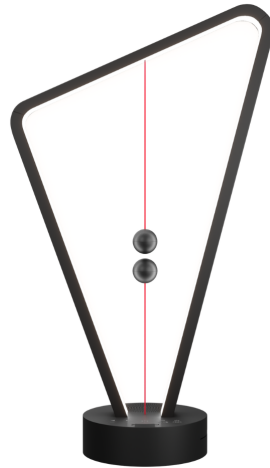

[Read More](#)

MRP: 3999.00 Offer Price : 1050.00

ASYMMETRIX S II GALORE EDITION LAMP

SKU: SVE9678

Feature

- Wireless speaker turns any wall into a sound producing surface
- 90 lumens of bright white light - ideal for winter
- 8 multimedia options
- 16-bit MP3 with equalizer presets, 3 hours battery life, 1.5 meter range
- Video projector, 2x HD digital zoom camera, built-in microphone
- Computer readable SD card slot for storage, easy to use on or off all walls

[Read More](#)

Starting from: ₹1,550.00

ASYMMETRIX II PREMIUM EDITION LAMP

SKU: SVE2939

Feature

- Full range of light adjustments such as diffused, spot and flood
- Uniquely designed to function both indoor and outdoor with a 360 degree angle rotation
- LED lights that regulate their brightness automatically based on environment