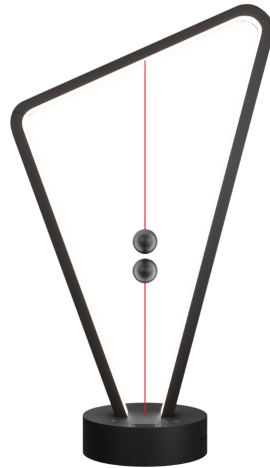

[Read More](#)

MRP: 1320 Offer Price : 380

FOLDABLE DESIGN

RECHARGEABLE BATTERY

AIR STORM LITE FOLDABLE FAN

SKU: SVE4225

Feature

- Foldable design makes it easy to move and transport
- Light weight design and light battery option makes the fan lighter
- QuadPacer helps maintain dentist-recommended brushing time
- Air cleaning system minimizes fine dust pollution by 60% and provides a clean & fresh air during use.

[Read More](#)

MRP: 3999.00 Offer Price : 1050.00

ASYMMETRIX S II GALORE EDITION LAMP

SKU: SVE9678

Feature

- Wireless speaker turns any wall into a sound producing surface
- 90 lumens of bright white light - ideal for winter
- 8 multimedia options
- 16-bit MP3 with equalizer presets, 3 hours battery life, 1.5 meter range
- Video projector, 2x HD digital zoom camera, built-in microphone
- Computer readable SD card slot for storage, easy to use on or off all walls