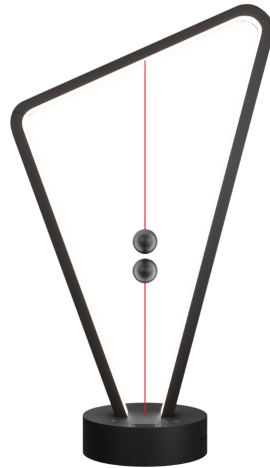

[Read More](#)

MRP: 1320 Offer Price : 380

FOLDABLE DESIGN

RECHARGEABLE
BATTERY

AIR STORM LITE FOLDABLE FAN

SKU: SVE4225

Feature

- Foldable design makes it easy to move and transport
- Light weight design and light battery option makes the fan lighter
- QuadPacer helps maintain dentist-recommended brushing time
- Air cleaning system minimizes fine dust pollution by 60% and provides a clean & fresh air during use.

[Read More](#)

MRP: 3999.00 Offer Price : 1050.00

ASYMMETRIX S II GALORE EDITION LAMP

SKU: SVE9678

Feature

- Wireless speaker turns any wall into a sound producing surface
- 90 lumens of bright white light - ideal for winter
- 8 multimedia options
- 16-bit MP3 with equalizer presets, 3 hours battery life, 1.5 meter range
- Video projector, 2x HD digital zoom camera, built-in microphone
- Computer readable SD card slot for storage, easy to use on or off all walls