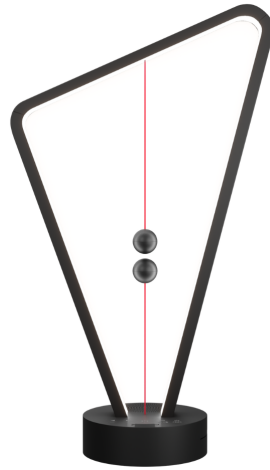

[Read More](#)

MRP: 3999.00 Offer Price : 1050.00

ASYMMETRIX S II GALORE EDITION LAMP

SKU: SVE9678

Feature

- Wireless speaker turns any wall into a sound producing surface
- 90 lumens of bright white light - ideal for winter
- 8 multimedia options
- 16-bit MP3 with equalizer presets, 3 hours battery life, 1.5 meter range
- Video projector, 2x HD digital zoom camera, built-in microphone
- Computer readable SD card slot for storage, easy to use on or off all walls

[Read More](#)

Starting from: ₹1,550.00

ASYMMETRIX II PREMIUM EDITION LAMP

SKU: SVE2939

Feature

- Full range of light adjustments such as diffused, spot and flood
- Uniquely designed to function both indoor and outdoor with a 360 degree angle rotation
- LED lights that regulate their brightness automatically based on environment