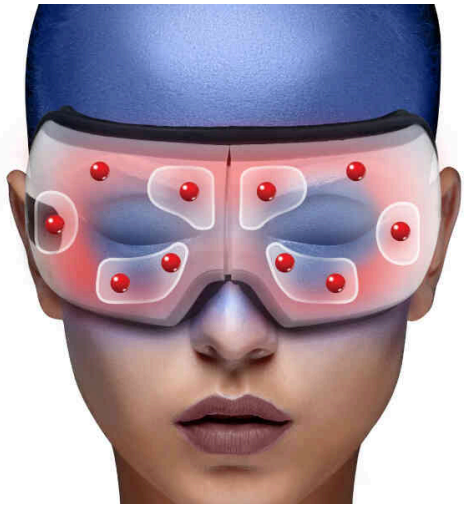

Contacts us: +91 98672 42495 | 98208 70762 | 7021740445 | 8070587587

EYE MASSAGER

ISOOTHE EYE MASSAGER

SKU: SVE5241

Feature

- Automatic - Vibration, Heat, Pressure and Music
- Fresh - Vibration, Pressure and Music
- Smart - Pressure, Heat and Music
- Lens - Pressure and Music
- Sleep - Heat and Music
- Bluetooth Connectivity
- Foldable Design
- Rechargeable Battery
- Adjustable Head Strap
- One Button Operation