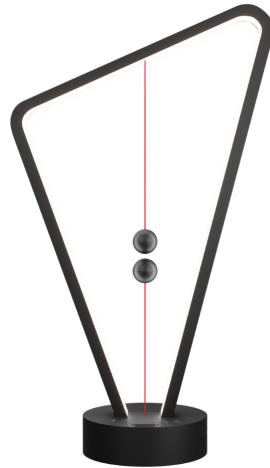

ASYMMETRIX S II GALORE EDITION LAMP

SKU: SVE9678

Feature

- Wireless speaker turns any wall into a sound producing surface
- 90 lumens of bright white light - ideal for winter
- 8 multimedia options
- 16-bit MP3 with equalizer presets, 3 hours battery life, 1.5 meter range
- Video projector, 2x HD digital zoom camera, built-in microphone
- Computer readable SD card slot for storage, easy to use on or off all walls

[Read More](#)

Starting from: ₹1,550.00