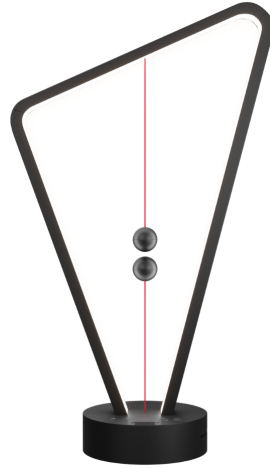

ASYMMETRIX II PREMIUM EDITION LAMP

SKU: SVE2939

Feature

- Full range of light adjustments such as diffused, spot and flood
- Uniquely designed to function both indoor and outdoor with a 360 degree angle rotation
- LED lights that regulate their brightness automatically based on environment

[Read More](#)

Starting from: ₹1,195.00