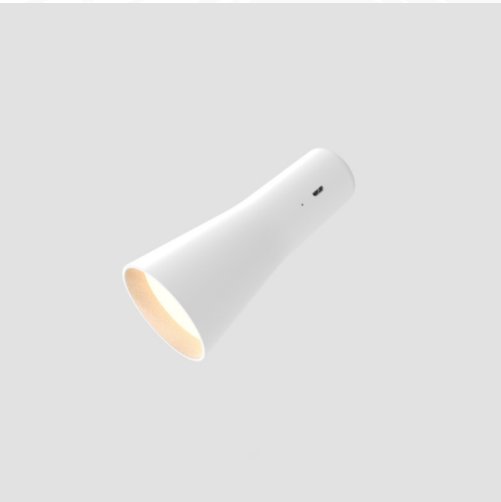

MAGNETO TABLE LAMP

SKU: SVE6687

Feature

- Magneto features a 360 degree fully rotational magnetic bearing that allows you to freely move the light in any direction.
- 3-in-1 LED lamp head - Lamp, Flashlight, and clip on reading light
- Powerful neodymium magnets - Weak magnets on other brands often fall off easily making carrying your light difficult
- Rotary switch on lamp head allows for instant lighting when needed

[Read More](#)

Starting from: ₹2,499.00