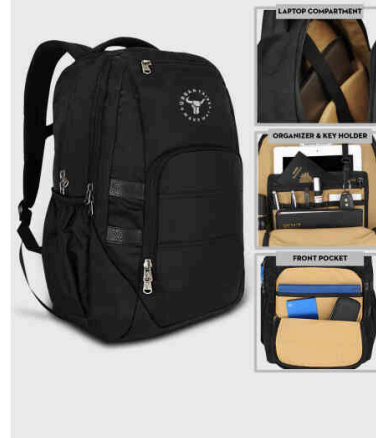

Contacts us: +91 98672 42495 | 98208 70762 | 7021740445 | 8070587587

LAPTOP BACKPACK

URBAN TRIBE AMIGO BACKPACK

SKU: SVE6953

Feature

- Extra large room to pack for a weekend stay
- Smart and sporty enough for Friday
- Roomy changing mat
- Lightweight - just 4 lbs.
- 9 Months Warranty

[Read More](#)

Starting from: ₹1,965.00

Backpack

Briefcase

URBAN TRIBE ACCELERATOR

SKU: SVE4831

Feature

- High-grade polyester
- 1000D polyester water bottle with antimicrobial protection
- Sewn in AMS for convenience, safety and peace of mind

[Read More](#)

Starting from: ₹1,451.00

URBAN TRIBE ATLAS

SKU: SVE6233

Feature

- A strong and secure design to protect your Surface Tablet
- Compatible with any Surfcase
- Weighted in the back for an ergonomic experience

SKU: SVE3584

Feature

- Top Closure: Laptop and pen can be easily secured with one sliding close
- Tablet Sleeve: Ideal for all your tablet needs with a zipped compartment
- Customizable Inner Pockets: Available in 2 sizes.