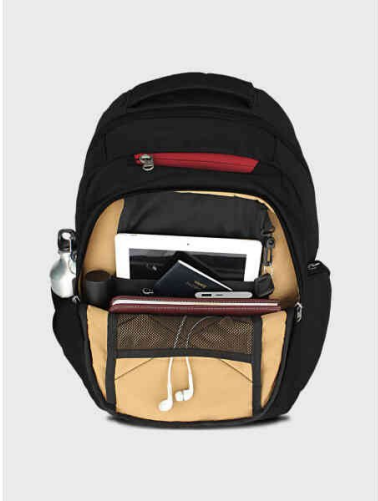

SIDDHIVINAYAK ENTERPRISES GIFTS

A unique selection of corporate gifts and promotional item.

Contacts us: +91 98672 42495 | 98208 70762 | 7021740445 | 8070587587

URBAN TRIBE JUMBO

SKU: SVE3584

Feature

- Top Closure: Laptop and pen can be easily secured with one sliding close
- Tablet Sleeve: Ideal for all your tablet needs with a zipped compartment
- Customizable Inner Pockets: Available in 2 sizes.

[Read More](#)

Starting from: ₹1,263.00