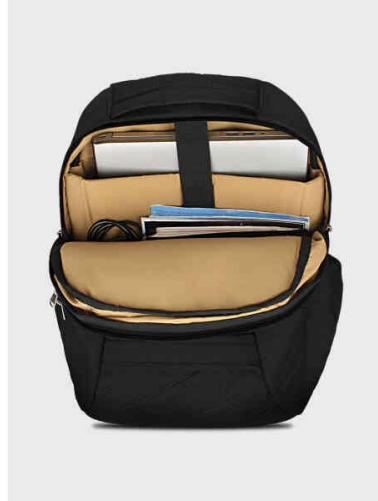

SIDDHIVINAYAK ENTERPRISES GIFTS

A unique selection of corporate gifts and promotional item.

Contacts us: +91 98672 42495 | 98208 70762 | 7021740445 | 8070587587

URBAN TRIBE JUMBO

SKU: SVE3584

Feature

- Top Closure: Laptop and pen can be easily secured with one sliding close
- Tablet Sleeve: Ideal for all your tablet needs with a zipped compartment
- Customizable Inner Pockets: Available in 2 sizes.

[Read More](#)

Starting from: ₹1,263.00