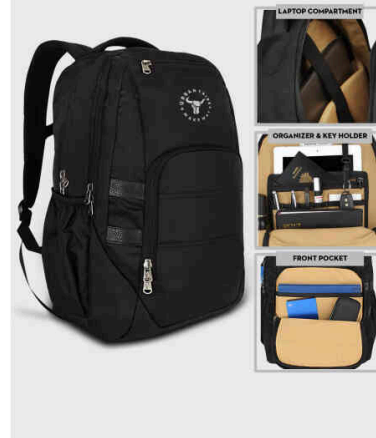

URBAN TRIBE ACCELERATOR

SKU: SVE4831

Feature

- High-grade polyester
- 1000D polyester water bottle with antimicrobial protection
- Sewn in AMS for convenience, safety and peace of mind

[Read More](#)

Starting from: ₹1,451.00