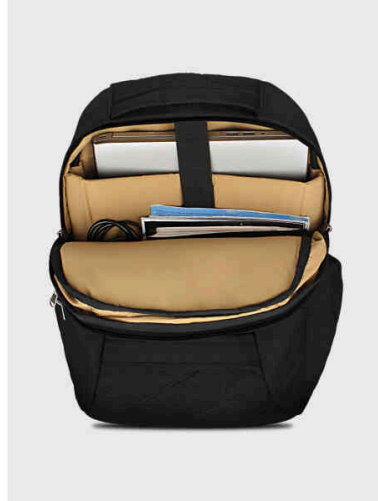

SIDDHIVINAYAK ENTERPRISES GIFTS

A unique selection of corporate gifts and promotional item.

Contacts us: +91 98672 42495 | 98208 70762 | 7021740445 | 8070587587

URBAN TRIBE JUMBO

SKU: SVE3584

Feature

- Top Closure: Laptop and pen can be easily secured with one sliding close
- Tablet Sleeve: Ideal for all your tablet needs with a zipped compartment
- Customizable Inner Pockets: Available in 2 sizes.

[Read More](#)

Starting from: ₹1,263.00