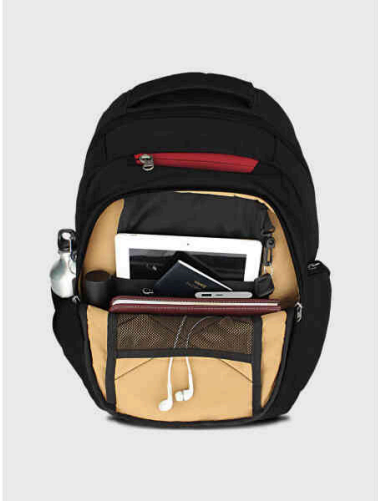

SIDDHIVINAYAK ENTERPRISES GIFTS

A unique selection of corporate gifts and promotional item.

Contacts us: +91 98672 42495 | 98208 70762 | 7021740445 | 8070587587

URBAN TRIBE JUMBO

SKU: SVE3584

Feature

- Top Closure: Laptop and pen can be easily secured with one sliding close
- Tablet Sleeve: Ideal for all your tablet needs with a zipped compartment
- Customizable Inner Pockets: Available in 2 sizes.

[Read More](#)

Starting from: ₹1,263.00