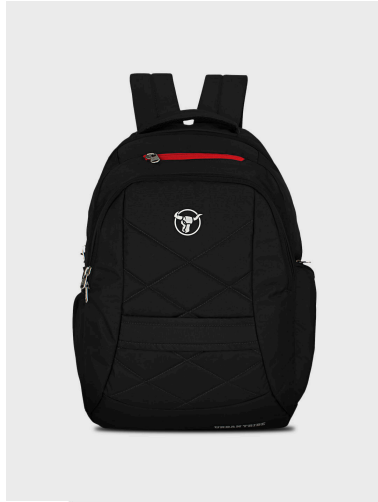

SIDDHIVINAYAK ENTERPRISES GIFTS

A unique selection of corporate gifts and promotional item.

Contacts us: +91 98672 42495 | 98208 70762 | 7021740445 | 8070587587

URBAN TRIBE JUMBO

SKU: SVE3584

Feature

- Top Closure: Laptop and pen can be easily secured with one sliding close
- Tablet Sleeve: Ideal for all your tablet needs with a zipped compartment
- Customizable Inner Pockets: Available in 2 sizes.

[Read More](#)

Starting from: ₹1,263.00