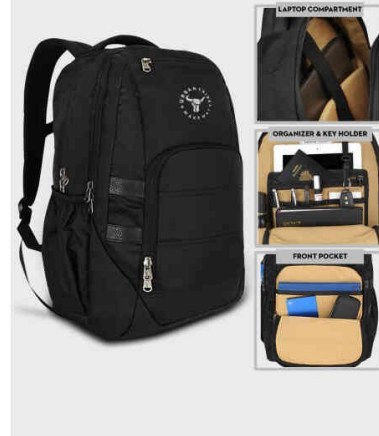

SIDDHIVINAYAK ENTERPRISES GIFTS

A unique selection of corporate gifts and promotional item.

Contacts us: +91 98672 42495 | 98208 70762 | 7021740445 | 8070587587

URBAN TRIBE ACCELERATOR

SKU: SVE4831

Feature

- High-grade polyester
- 1000D polyester water bottle with antimicrobial protection
- Sewn in AMS for convenience, safety and peace of mind

[Read More](#)

Starting from: ₹1,451.00