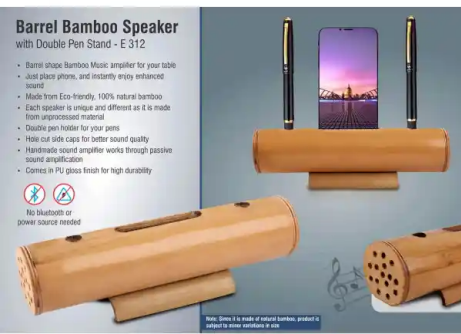

SIDDHIVINAYAK ENTERPRISES GIFTS

A unique selection of corporate gifts and promotional item.

Contacts us: +91 98672 42495 | 98208 70762 | 7021740445 | 8070587587

Barrel Bamboo Speaker with Double Pen Stand - E 312

- Barrel shape Bamboo Music amplifier for your table
- Just place phone, and instantly enjoy enhanced sound
- Made from Eco-friendly, 100% natural bamboo
- Each speaker is unique and different as it is made from unprocessed material
- Double pen holder for your pens
- Hole cut side caps for better sound quality
- Handmade sound amplifier works through passive sound amplification
- Comes in PU gloss finish for high durability

No Bluetooth or power source needed

Note: Since it is made of natural bamboo, product is subject to minor variations in size

ECO FRIENDLY BARREL BAMBOO SPEAKER WITH DOUBLE PEN STAND

SKU: SVE6637

Feature

- Best sound quality for your iPhone, iPad, or any other device with headphone jack
- Instant conversion from a stand to a table-top amplifier
- Rechargeable battery lasts up to 8 hours on a full charge
- Integrated microphone for calls and voice commands

[Read More](#)

MRP: 549 Offer Price : 495