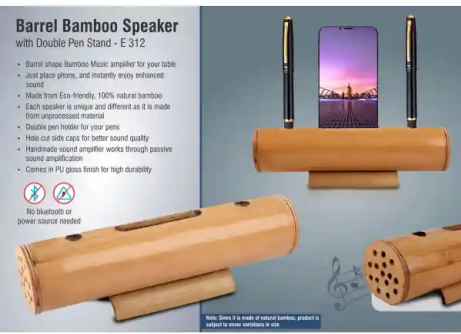

SIDDHIVINAYAK ENTERPRISES GIFTS

A unique selection of corporate gifts and promotional item.

Contacts us: +91 98672 42495 | 98208 70762 | 7021740445 | 8070587587

Barrel Bamboo Speaker with Double Pen Stand - E 312

- Barrel shape Bamboo Music amplifier for your table
- Just place phone, and instantly enjoy enhanced sound
- Made from Eco-friendly, 100% natural bamboo
- Each speaker is unique and different as it is made from unprocessed material
- Double pen holder for your pens
- Hole cut side caps for better sound quality
- Handmade sound amplifier works through passive sound amplification
- Comes in PU gloss finish for high durability

No Bluetooth or power source needed

Note: Since it is made of natural bamboo, product is subject to minor variations in size

ECO FRIENDLY BARREL BAMBOO SPEAKER WITH DOUBLE PEN STAND

SKU: SVE6637

Feature

- Best sound quality for your iPhone, iPad, or any other device with headphone jack
- Instant conversion from a stand to a table-top amplifier
- Rechargeable battery lasts up to 8 hours on a full charge
- Integrated microphone for calls and voice commands

[Read More](#)

MRP: 549 Offer Price : 495