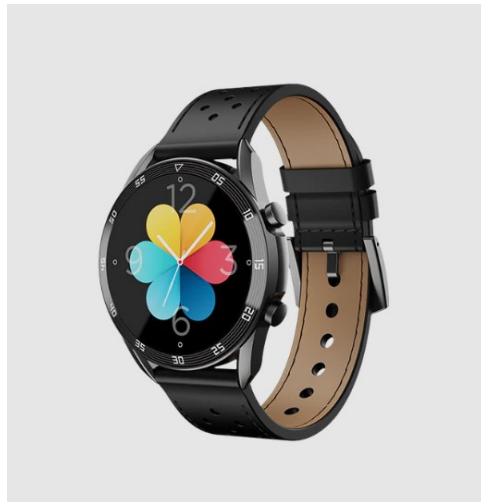

BOAT WATCH PRIMIA | BLUETOOTH CALLING SMARTWATCH

SKU: SVE8354

Feature

- Built-in microphone for quick conversations
- Class II Bluetooth connectivity for wireless listening
- Easy-to-use caller ID with one tap
- Quick reply to texts, emails, and more

[Read More](#)

Starting from: ₹4,499.00

AMOLED DISPLAY

1.39 Inches
AMOLED Display

454X454
Resolution

Always On
Display

SIDDHIVINAYAK ENTERPRISES GIFTS

A unique selection of corporate gifts and promotional item.

Contacts us: +91 98672 42495 | 98208 70762 | 7021740445 | 8070587587

BOAT WATCH VERTEX

SKU: SVE9637

Feature

- Auto-pauses when you look up or down.
- Camera button to capture your favourite moment
- Set music as a ringtone or alarm tone
- Battery life: on average, a day of use with every charge

SKU: SVE5337

Feature

- 1.69 inch HD Display
- 70% RGB color gamut and 160 degree view angle
- 3 quick access button, offering one button to quickly control most functions of watch; you only need 2 steps to set time
- Heart Rate Monitor
- Sleep Tracker