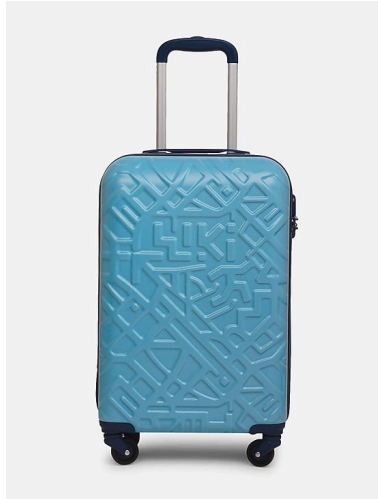

SKU: SVE1456

Feature

- Light weight, durable polycarbonate shell
- Textured finish for easy grip, providing a tactile sensation
- Fixed lock keeps your belongings secure
- Removable/adjustable strap with pouch included
- Durable PVC lining

WILDCRAFT CAPELLA CABIN HYBRID TROLLEY

SKU: SVE4233

Feature

- Carry-on compatible
- TSA lock ensures baggage doesn't get damaged
- Internal compartments for shoes and garments
- Space expanders for garment storage
- 20% lighter than previous designs

[Read More](#)

Starting from: ₹5,999.00 to ₹7,599.00

WILDCRAFT WIKI CABIN HARD TROLLEY - BLUE

SKU: SVE3396

Feature

- Lightweight, durable case and wheels for easy movement
- Smooth zips that glide easily
- Zipped pockets for quick access to travel essentials
- Brand: Wiki, a popular line of luggage, backpacks and travel gear