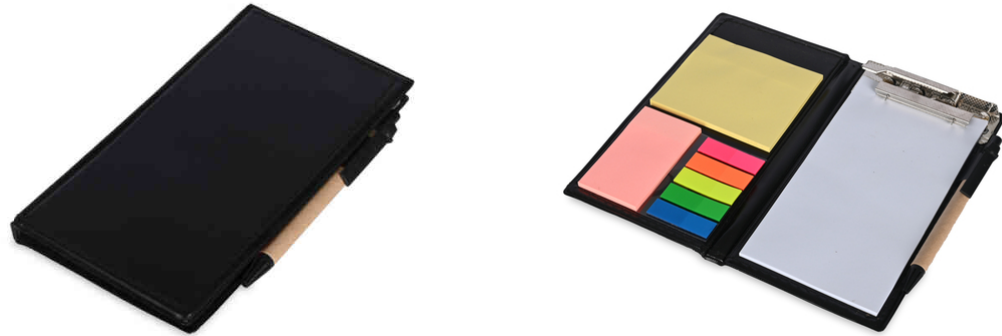

Contacts us: +91 98672 42495 | 98208 70762 | 7021740445 | 8070587587

CLIPBOARD

PU BLACK TIMEX CLIPBOARD WITH STICKY NOTE PAD- 217 A

SKU: SVE7279

Feature

- The ultimate Rolodex card box holds up to 50 cards
- Magnetic clasp closure ensures that your cards are securely stored
- Two metal dividers let you organize your deck by categories or selected by hand
- Personalized initialing of the front flap to personalize with a name or initials