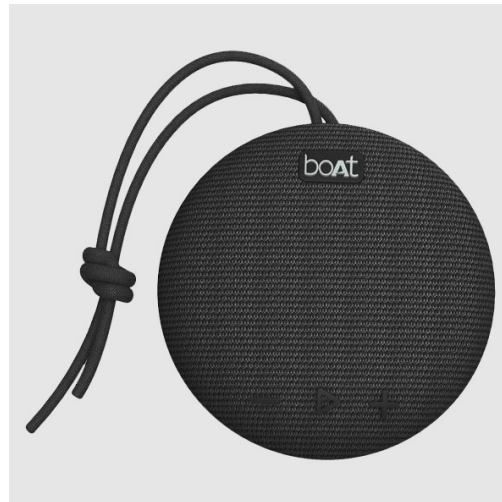

Contacts us: +91 98672 42495 | 98208 70762 | 7021740445 | 8070587587

MUSIC & AUDIO

BOAT STONE 170 BLUETOOTH SPEAKER

SKU: SVE8135

Feature

- Bluetooth 4.0, NFC and A2DP wireless pairing
- FM radio with 23 frequencies and 12 stations
- You can create your own radio station with the boAt Stone 170's inbuilt speaker
- IPX 6 water resistant design (splashproof)
- A sound-beats-compass with a built-in microphone for hands-free calling

[Read More](#)

Starting from: ₹1,199.00

BOAT STONE 190 BLUETOOTH SPEAKER

SKU: SVE5243

Feature

- Impressive sound quality with dynamic driver
- Connect to Bluetooth devices, wirelessly or via AUX
- Features a built-in mic for calls and voice recognition
- Fitted with a USB charging slot on the side

[Read More](#)

Starting from: ₹1,099.00

BOAT STONE 250 BLUETOOTH SPEAKER

SKU: SVE1938

Feature

- Ultra-Portable Size: A perfect speaker for on the go.
- RGB LED: Colorful RGB lights illuminate & enhance the ambience, wherever you take it.
- Up to 8 hours of playback powered by a built-in battery.
- Compatible with All Bluetooth Devices, wireless streaming & music from smartphones and other devices.