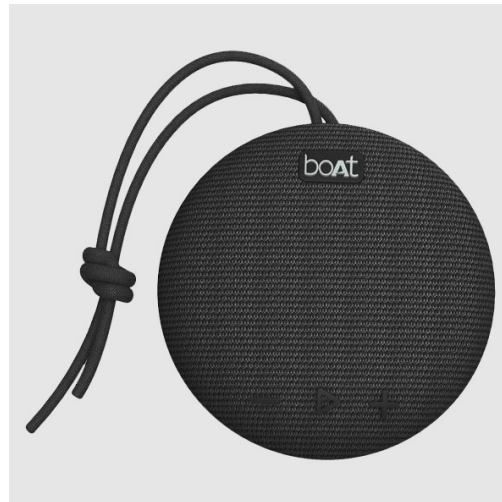

## BOAT STONE 170 BLUETOOTH SPEAKER

**SKU:** SVE8135

Feature

- Bluetooth 4.0, NFC and A2DP wireless pairing
- FM radio with 23 frequencies and 12 stations
- You can create your own radio station with the boAt Stone 170's inbuilt speaker
- IPX 6 water resistant design (splashproof)
- A sound-beats-compass with a built-in microphone for hands-free calling

## BOAT STONE 190 BLUETOOTH SPEAKER

**SKU:** SVE5243