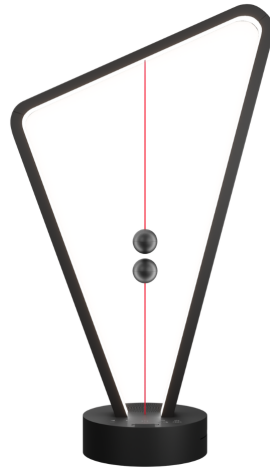

ASYMMETRIX II PREMIUM EDITION LAMP

SKU: SVE2939

Feature

- Full range of light adjustments such as diffused, spot and flood
- Uniquely designed to function both indoor and outdoor with a 360 degree angle rotation
- LED lights that regulate their brightness automatically based on environment

[Read More](#)

Starting from: ₹1,195.00