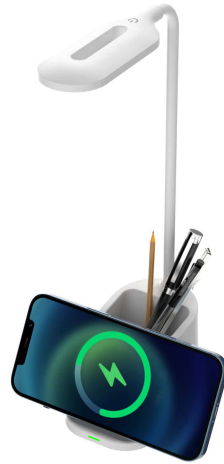

[Read More](#)

MRP: 1095.00 Offer Price : 985.50

MAGNETO TABLE LAMP

SKU: SVE6687

Feature

- Magneto features a 360 degree fully rotational magnetic bearing that allows you to freely move the light in any direction.
- 3-in-1 LED lamp head - Lamp, Flashlight, and clip on reading light
- Powerful neodymium magnets - Weak magnets on other brands often fall off easily making carrying your light difficult
- Rotary switch on lamp head allows for instant lighting when needed

PEN & STATIONERY HOLDER

TOUCH SENSOR

T2W LAMP WITH WIRELESS CHARGER

SKU: SVE9445

Feature

- T2W Is a 4 in 1 elegant desk lamp that equipped with powerful wireless charger to charge your qi-enabled smartphones.
- It comes with a pen stand & a stationery holder to keep things organised. When not using the wireless charger, the design allows you to use this as a smartphone holder that provides the perfect viewing angle to watch content.
- Keep your essentials in once place with T2W.

DESKY LAMP WITH STATIONERY HOLDER

SKU: SVE5319

PRODUCT FEATURES

- Desk Lamp
- Pen & Stationery Holder
- Smart Phone Holder
- 3 Color Lighting
- Adjustable Brightness
- Single Touch Sensor
- Flexible Gooseneck Design
- Rechargeable Battery