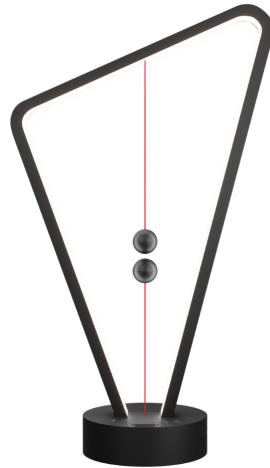

[Read More](#)

MRP: 1095.00 Offer Price : 985.50

MAGNETO TABLE LAMP

SKU: SVE6687

Feature

- Magneto features a 360 degree fully rotational magnetic bearing that allows you to freely move the light in any direction.
- 3-in-1 LED lamp head - Lamp, Flashlight, and clip on reading light
- Powerful neodymium magnets - Weak magnets on other brands often fall off easily making carrying your light difficult
- Rotary switch on lamp head allows for instant lighting when needed

DESKY LAMP WITH STATIONERY HOLDER

SKU: SVE5319

PRODUCT FEATURES

- Desk Lamp
- Pen & Stationery Holder
- Smart Phone Holder
- 3 Color Lighting
- Adjustable Brightness
- Single Touch Sensor
- Flexible Gooseneck Design
- Rechargeable Battery

ASYMMETRIX S II GALORE EDITION LAMP

SKU: SVE9678

Feature

- Wireless speaker turns any wall into a sound producing surface
- 90 lumens of bright white light - ideal for winter
- 8 multimedia options
- 16-bit MP3 with equalizer presets, 3 hours battery life, 1.5 meter range
- Video projector, 2x HD digital zoom camera, built-in microphone
- Computer readable SD card slot for storage, easy to use on or off all walls