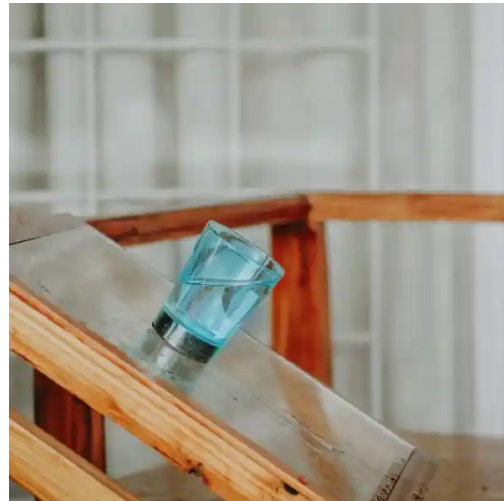

SIDDHIVINAYAK ENTERPRISES GIFTS

A unique selection of corporate gifts and promotional item.

Contacts us: +91 98672 42495 | 98208 70762 | 7021740445 | 8070587587

PARTY SUCTION CUP | SET OF 6 PCS.

SKU: SVE5741

Feature

- Premium Quality Acrylic Plastic Construction
- Imported - High Quality & Durable
- 5.5 Inch Inches Wide - Necklace Hanger

[Read More](#)

MRP: 1999 Offer Price : 1499